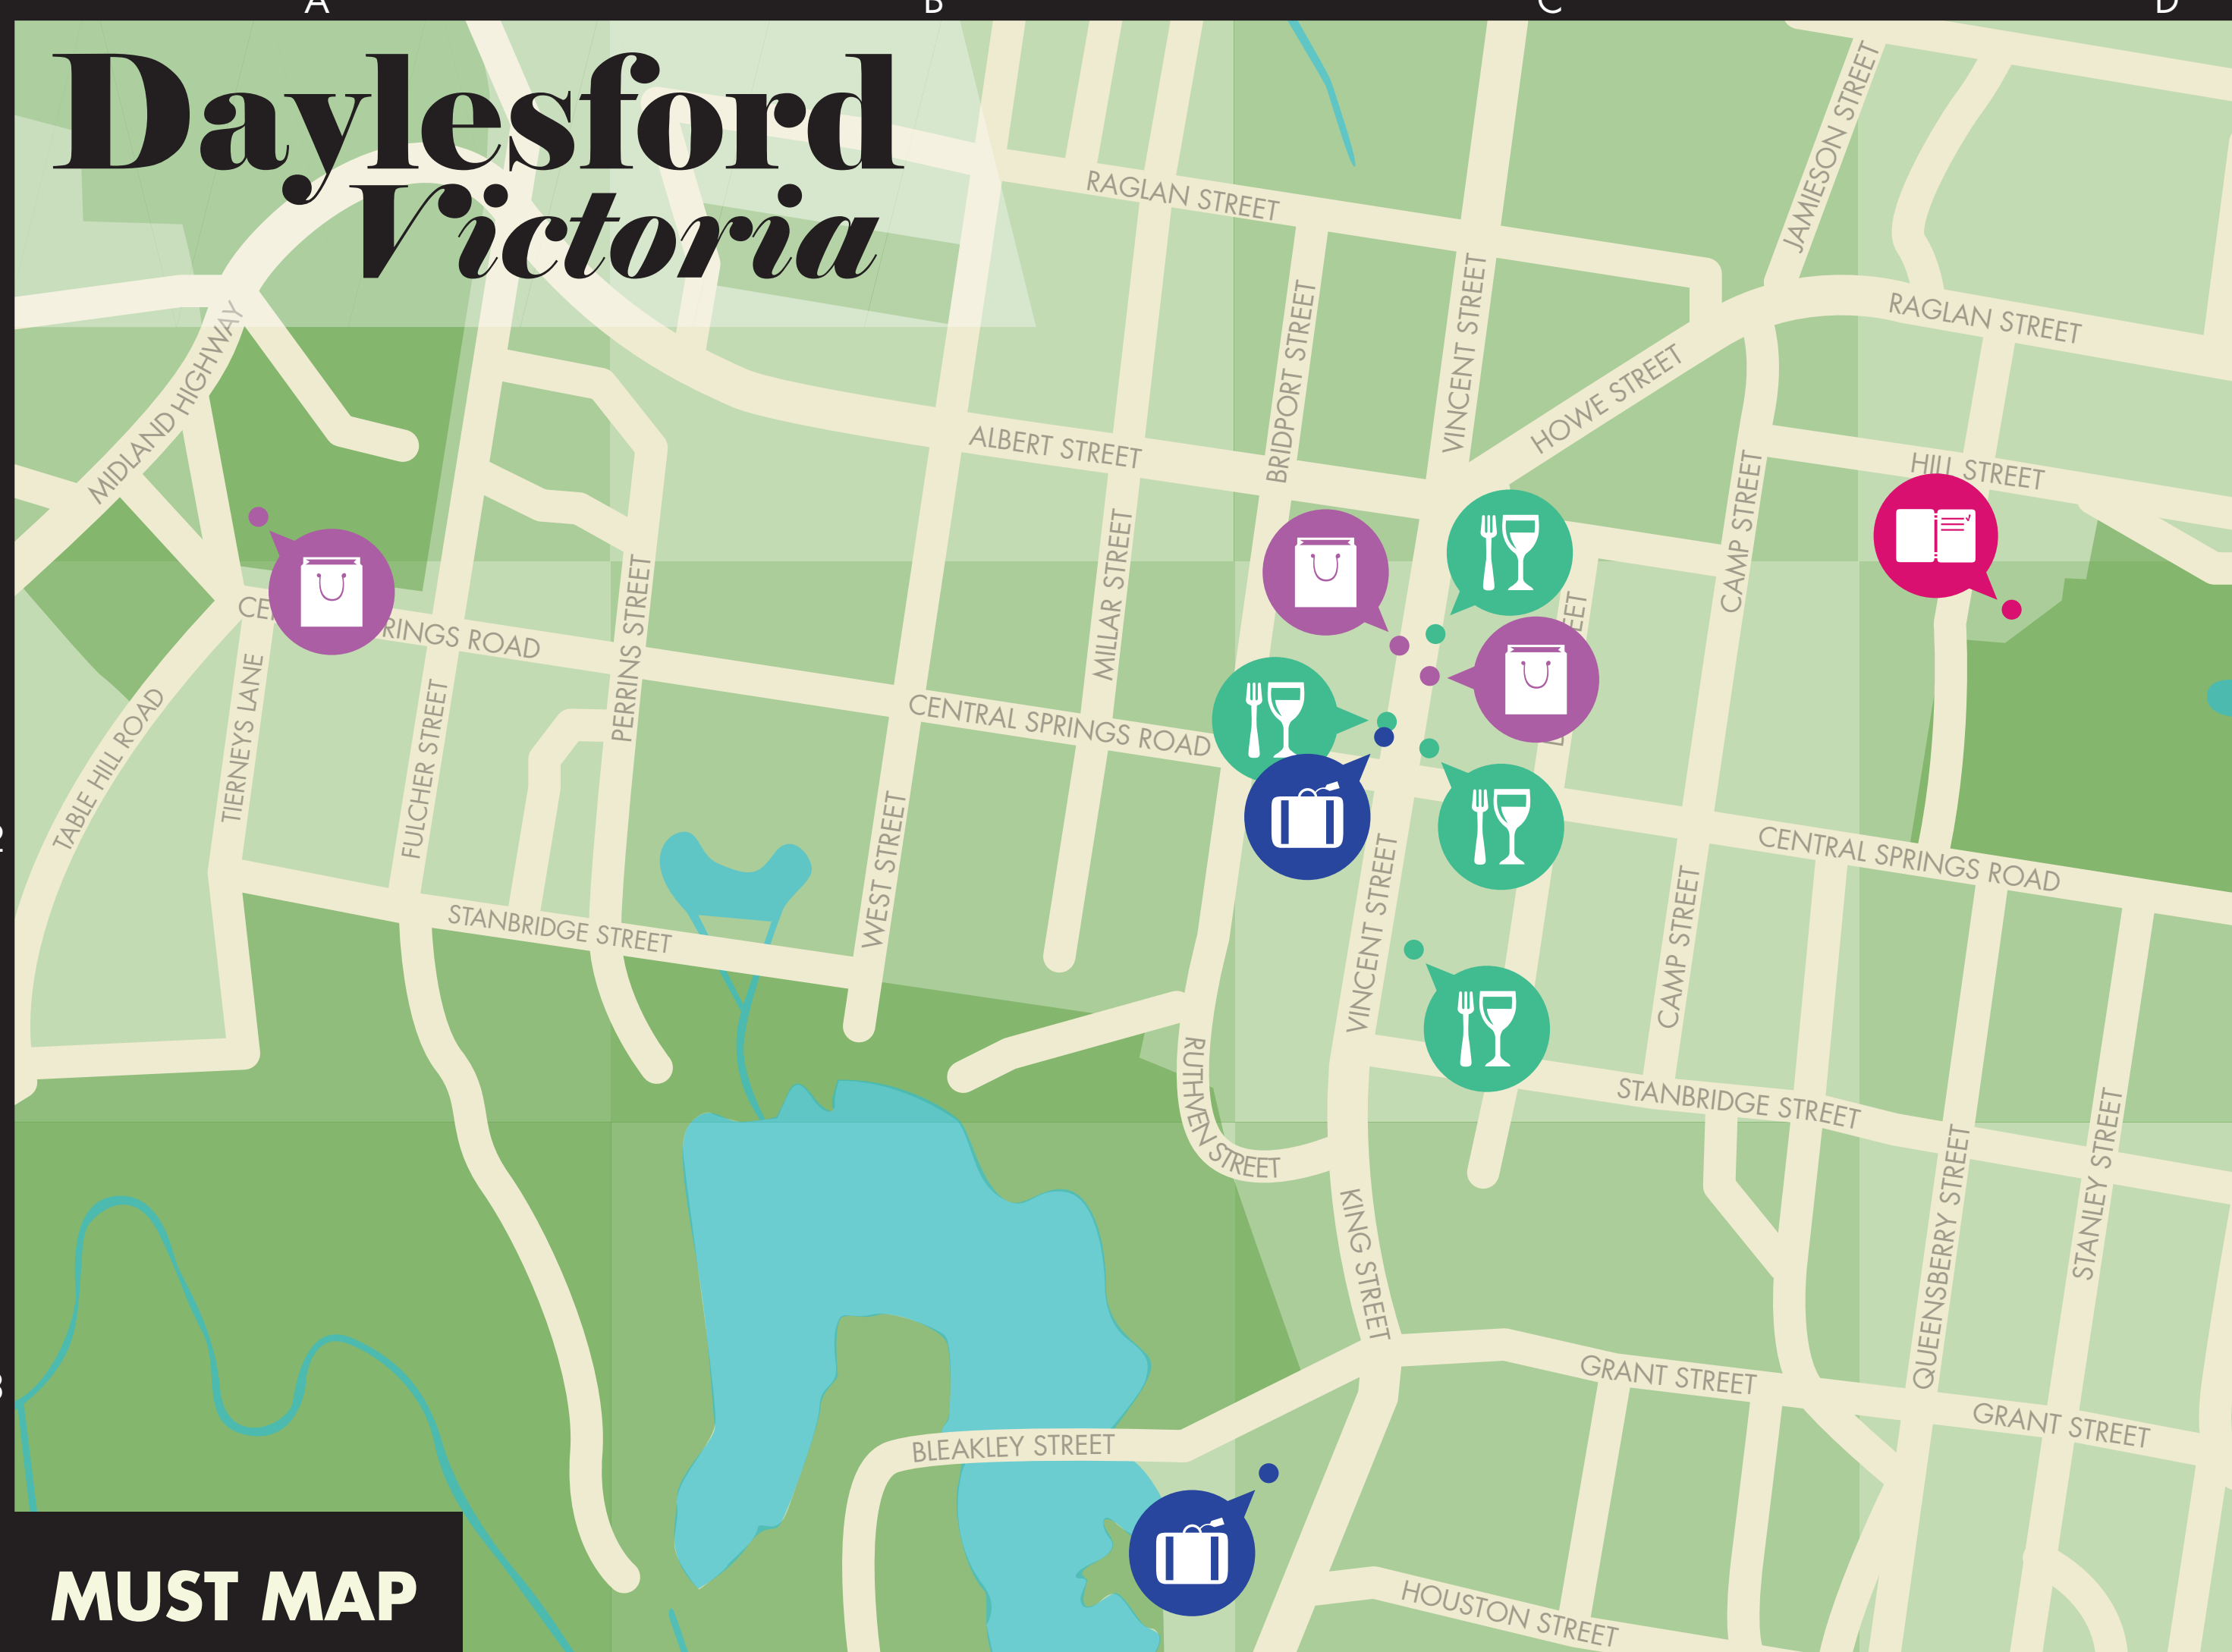

# Daylesford *Victoria*

## MUST MAP

- ### Must Taste
- Breakfast & Beer C2 (bottom)
  - Jimmy's Bar C2 (left)
  - Passing Clouds Winery E1
  - Sweet Decadence C2 (right)
  - The Chocolate Lover C2 (top)
  - Sault Restaurant E3

- ### Must Do
- Convent Gallery D2

- ### Must Have
- The Mill Markets A1
  - Brick Lane Bazaar C2 (top)
  - Gourmet Larder C2 (bottom)

- ### Must Stay
- Frangos & Frangos C2
  - Lake House C3