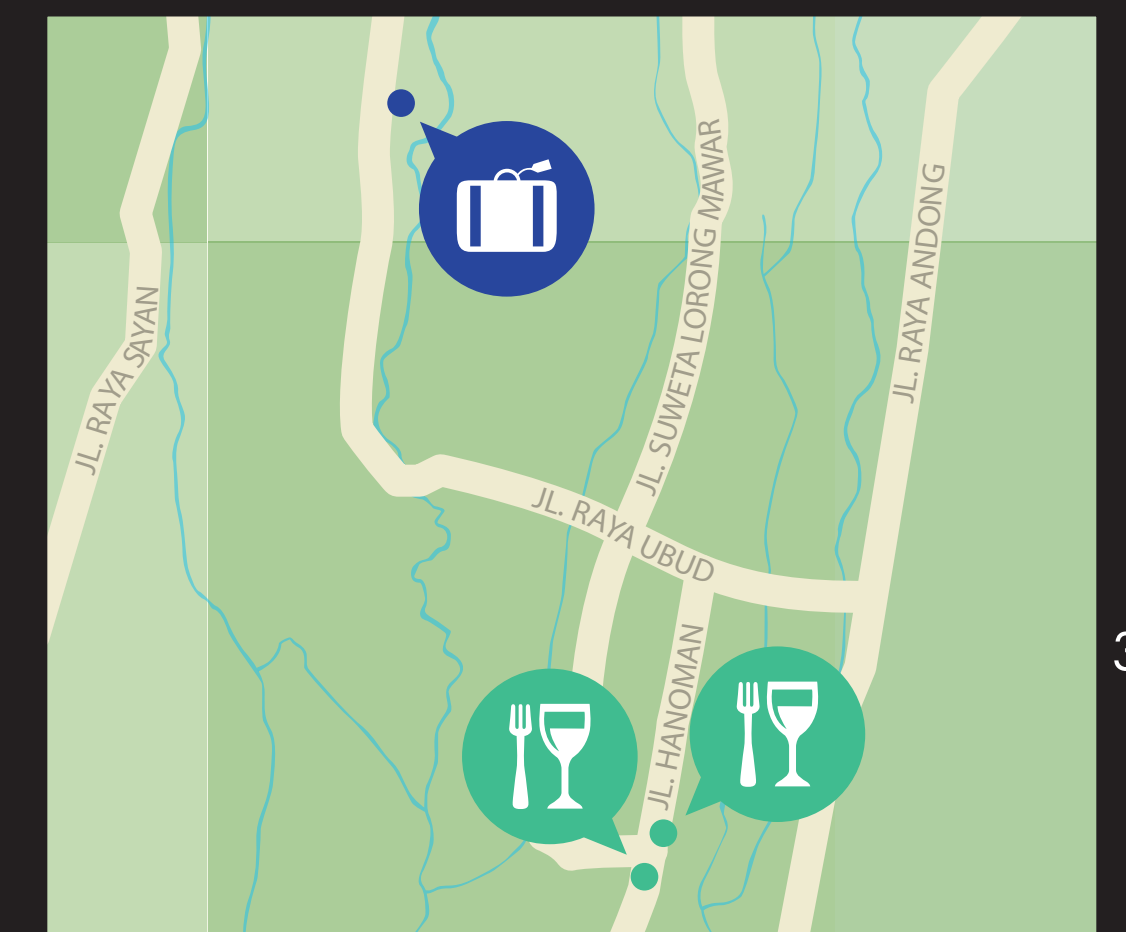

# Bali Indonesia

## MUST MAP

### Must Taste

- BABA's at Hu'u Bar A2
- Motel Mexicola B2(top)
- Sea Circus B2(below)
- Cafe Zucchini C2
- Revolver Espresso C3(left)
- Chandi Restaurant C3(right)
- Finn's Beach Club E2
- Ibu Oka E3(left)
- Bebek Bengil E3(right)

### Must Do

- Potato Head Beach Club A2
- Sundara Bali E1