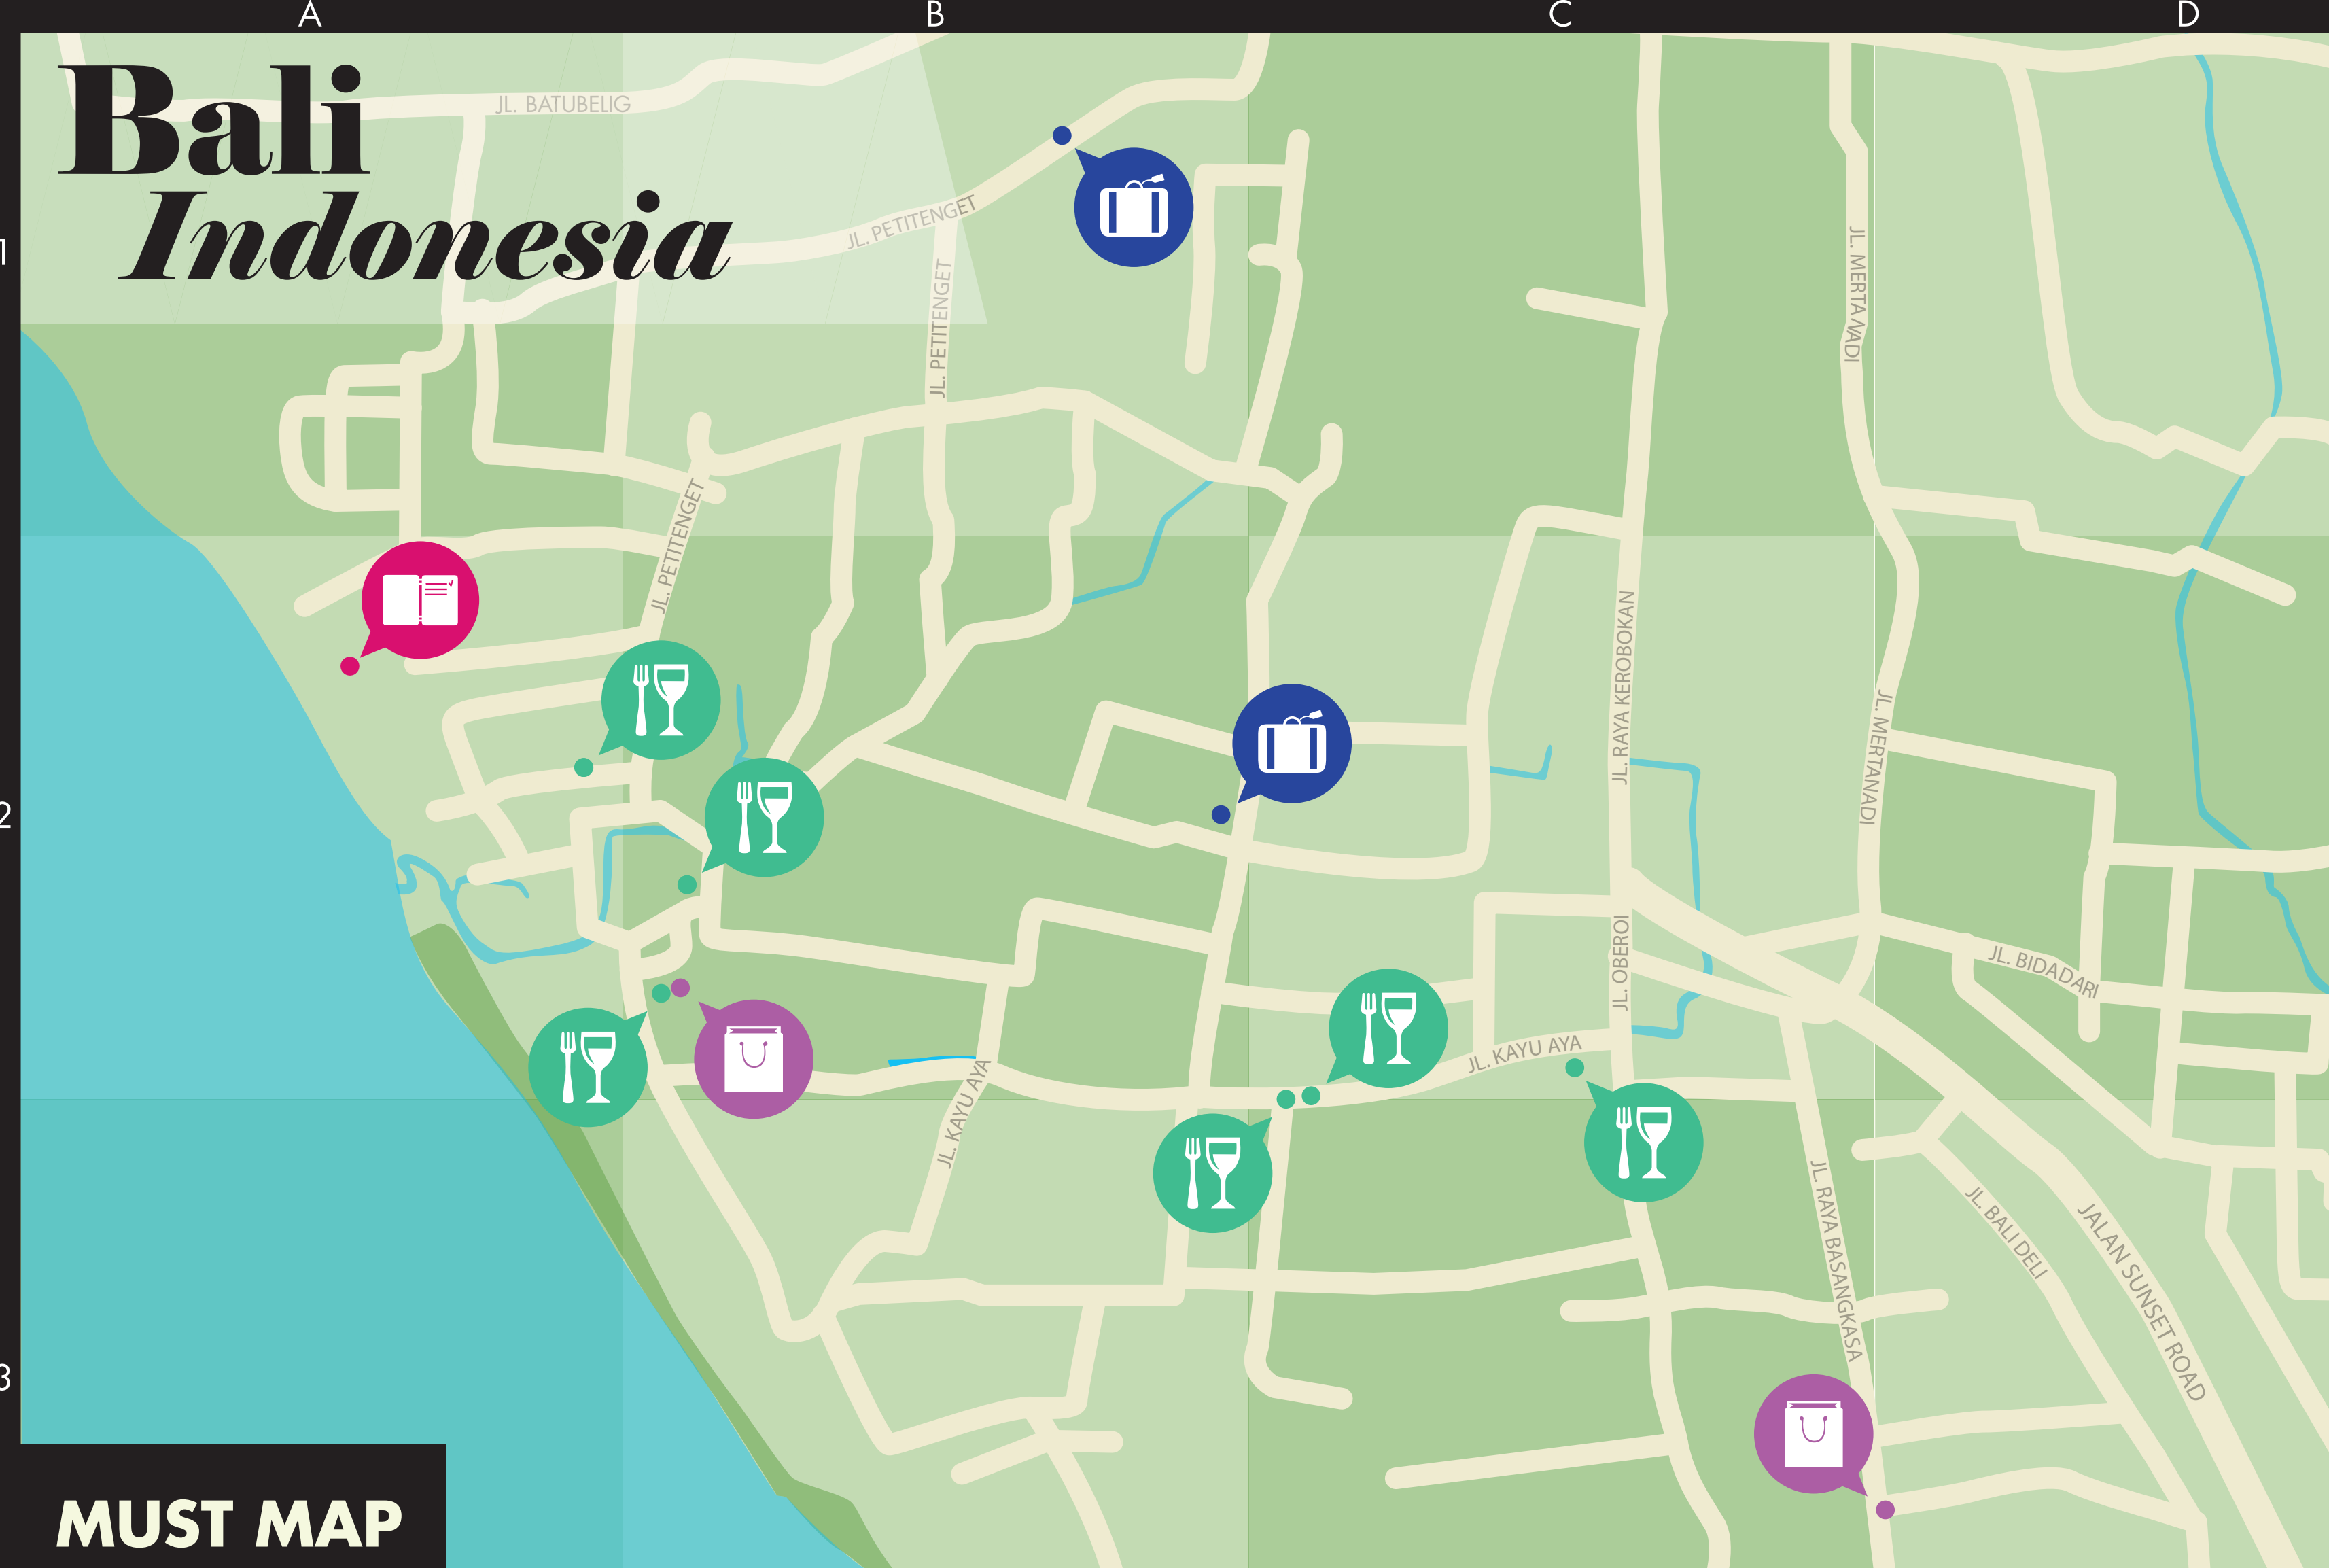

# Bali Indonesia

## MUST MAP

### Must Taste

- BABA's at Hu'u Bar A2
- Motel Mexicola B2(top)
- Sea Circus B2(below)
- Cafe Zucchini C2
- Revolver Espresso C3(left)
- Chandi Restaurant C3(right)
- Finn's Beach Club E2
- Ibu Oka E3(left)
- Bebek Bengil E3(right)

### Must Do

- Potato Head Beach Club A2
- Sundara Bali E1